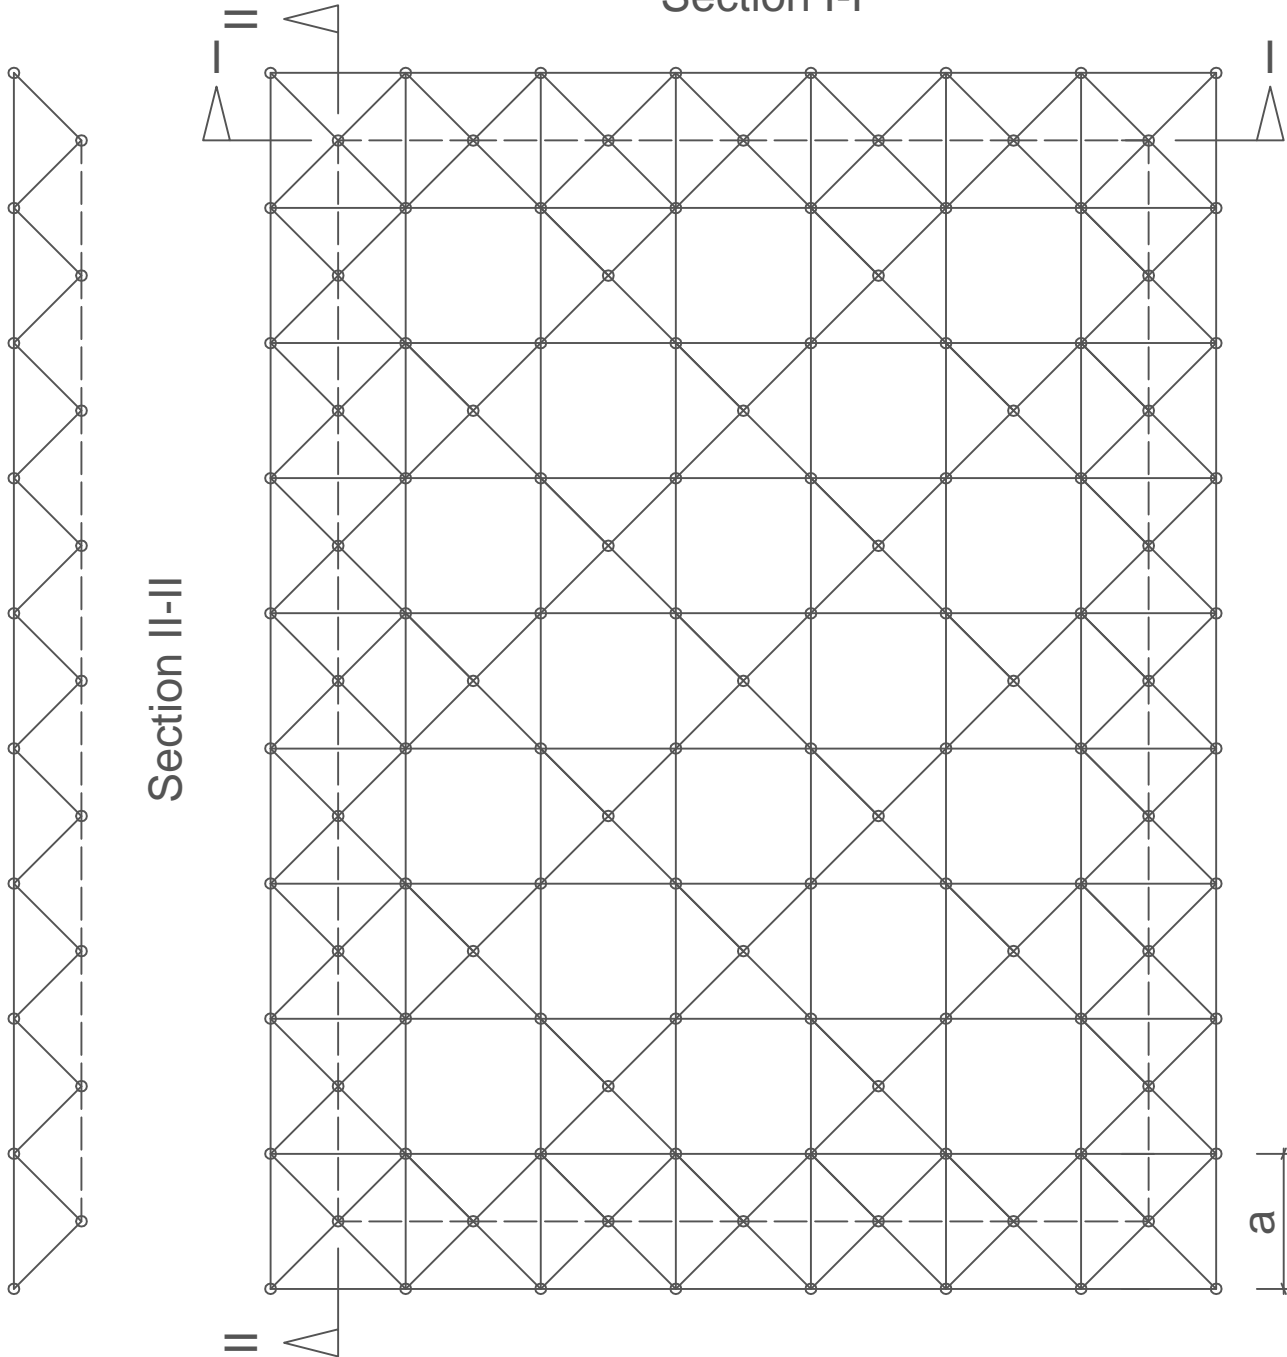

Section I-I

Section II-II

Bottom Chord missing diagonals

SPACE BUILDERS & DESIGNERS

SPACE BUILDERS & DESIGNERS
 SPACE FRAME SYSTEMS & SKYLIGHTS
 Cairo - 2 OBOUR Buildings - Salah Salem St. Flat 95
 TEL & FAX : 202 24013929